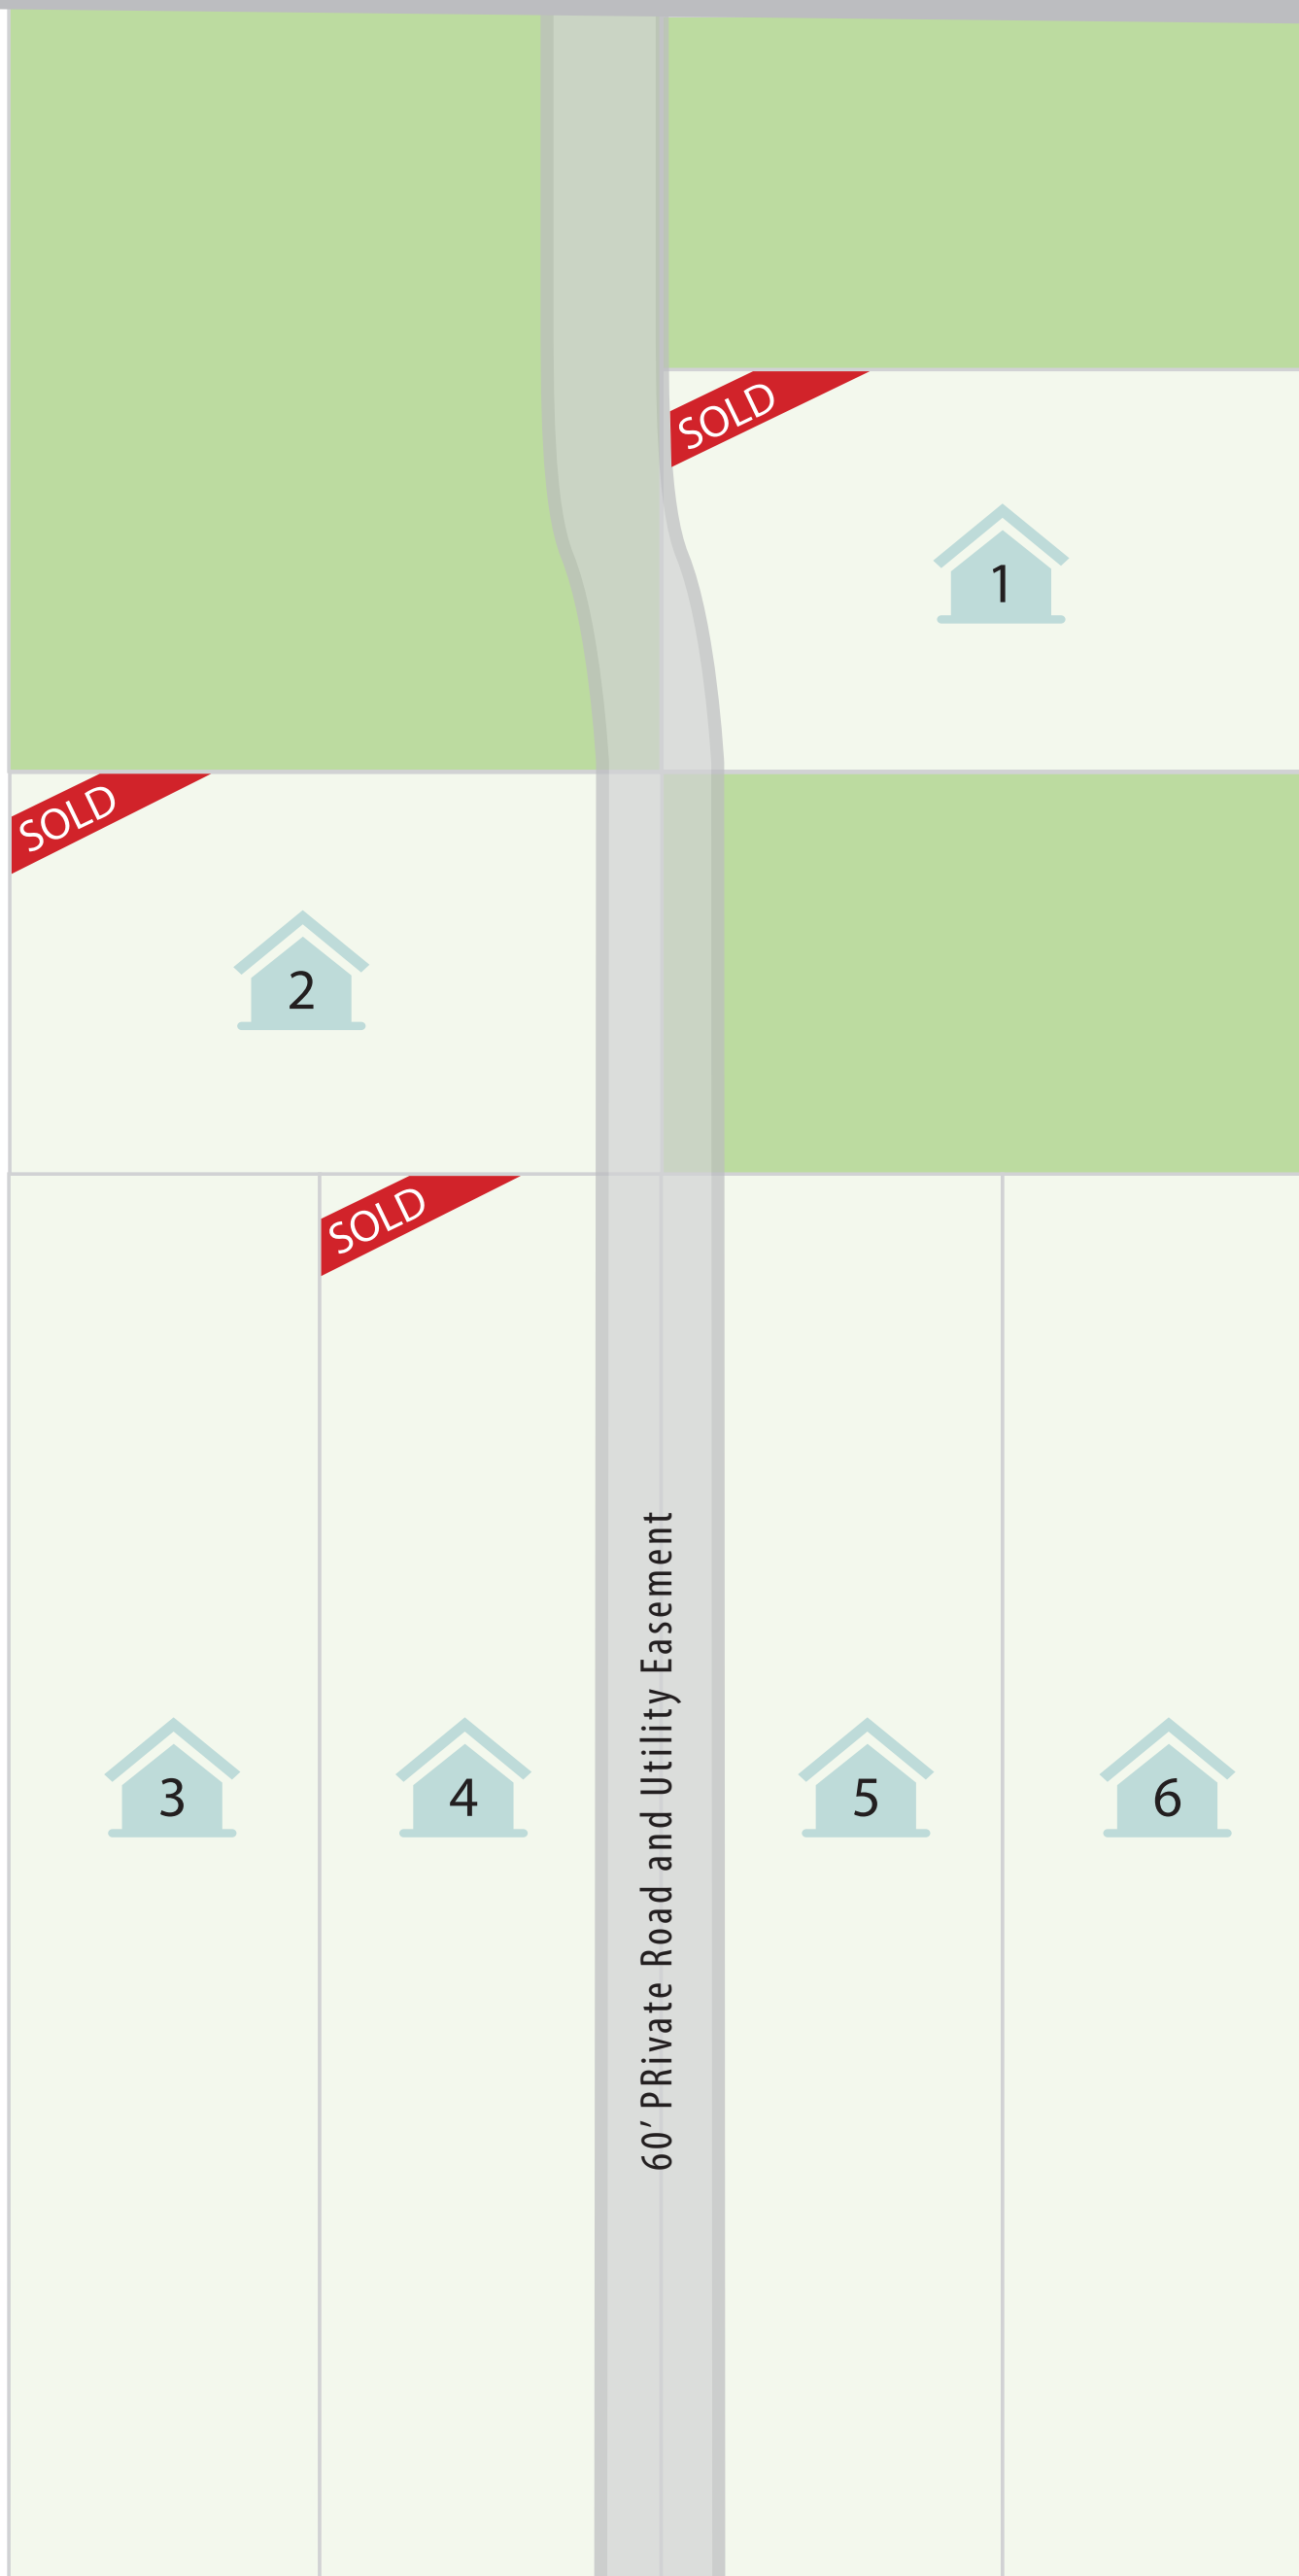

QUAIL ACRES

NE 159TH STREET

60' Private Road and Utility Easement