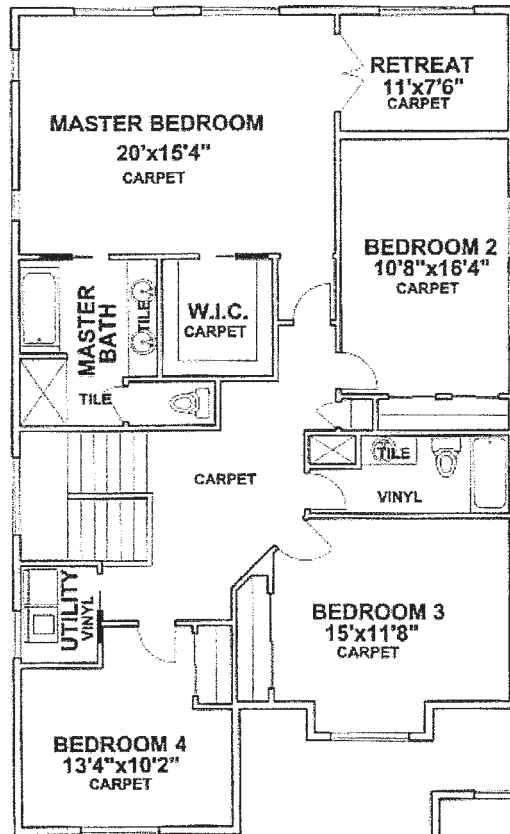

second floor