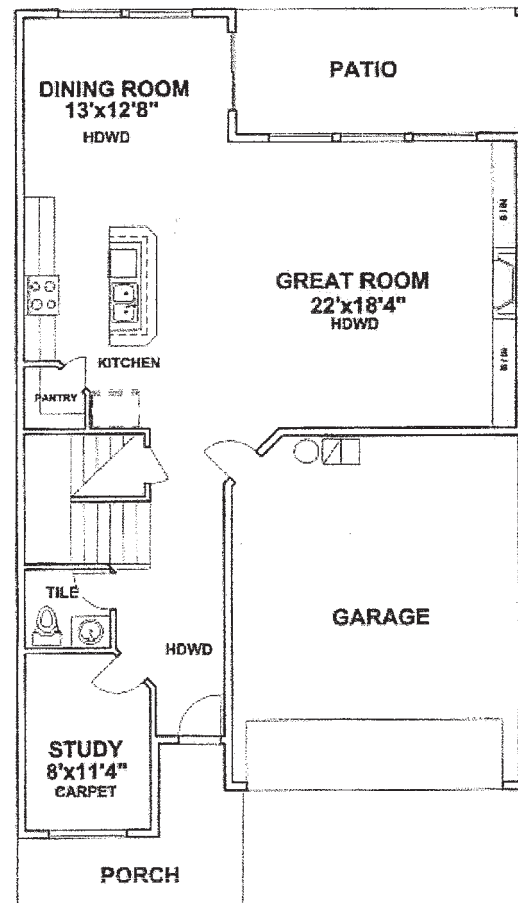

first floor

CLASSIC CHARM :: TIMELESS DESIGN

2558 sq ft
4 bedroom
2.5 bath

THE HAWTHORNE