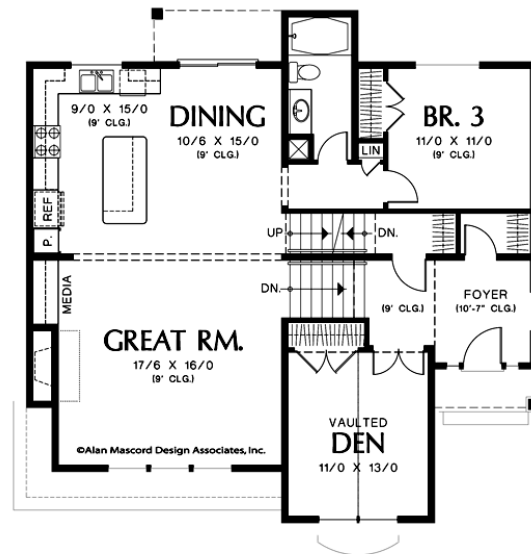

Mascord Plan #22161

2700 SF.
3 Bedroom & 3 Bath

2nd Floor

1st Floor

Basement Floor