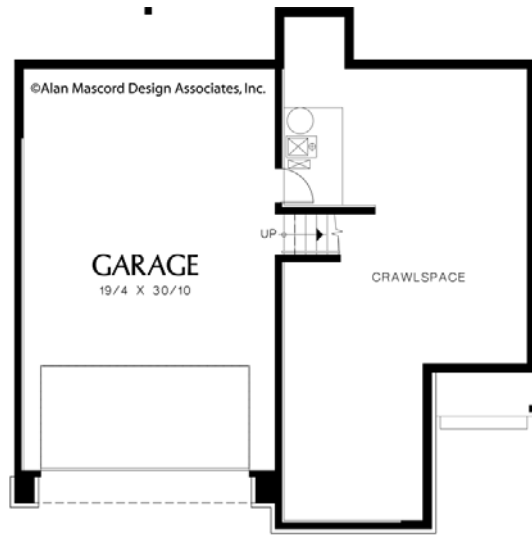

Mascord Plan #22161

2700 SF.
3 Bedroom & 3 Bath

2nd Floor

1st Floor

Basement Floor