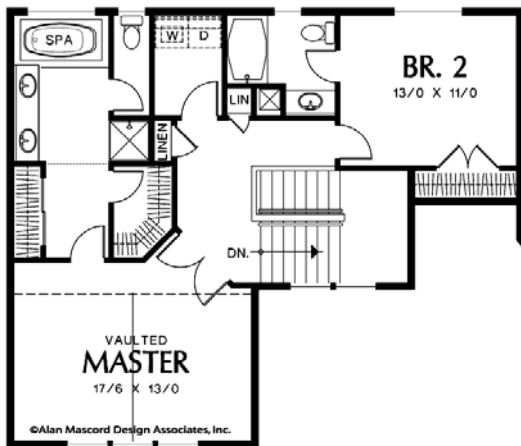

Mascord Plan #22161

2700 SF.
3 Bedroom & 3 Bath

2nd Floor

1st Floor

Basement Floor