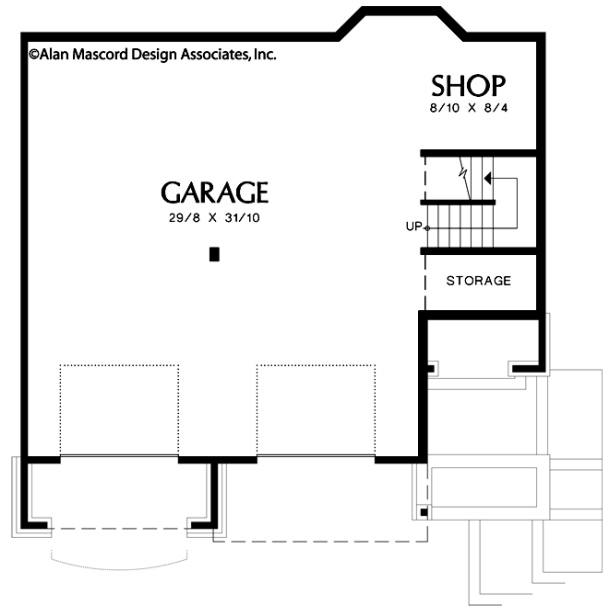

Mascord Plan #22109A

2700 SF.
3 Bedroom & 2-1/2 Bath

1st Floor Plan

2nd Floor Plan

Basement Floor Plan