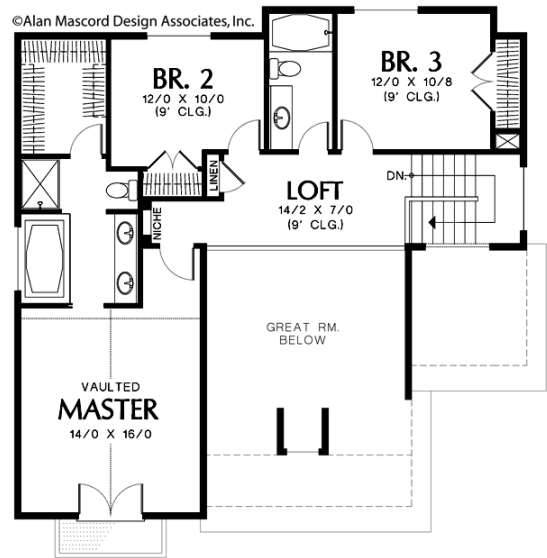

Mascord Plan #22109A

2700 SF.
3 Bedroom & 2-1/2 Bath

1st Floor Plan

2nd Floor Plan

Basement Floor Plan