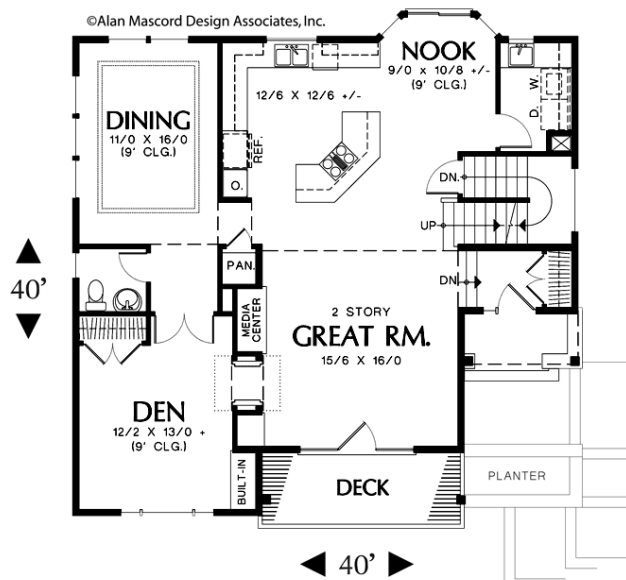

Mascord Plan #22109A

2700 SF.
3 Bedroom & 2-1/2 Bath

1st Floor Plan

2nd Floor Plan

Basement Floor Plan